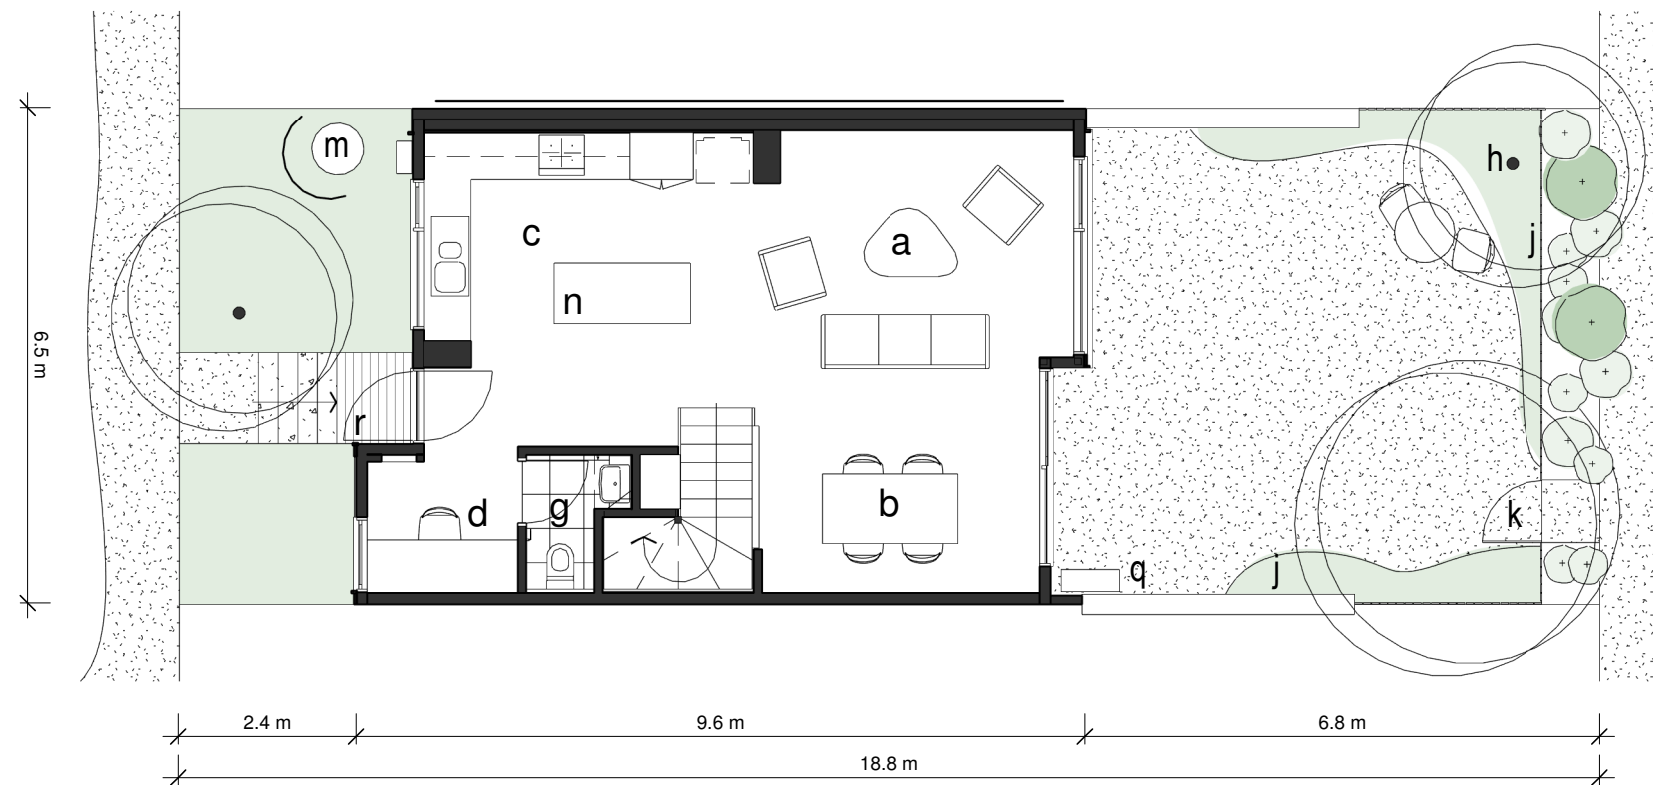

THREE BEDROOM **UNIT E.1**

first floor

ceiling storage

ground floor

- a living
- b dining
- c kitchen
- d study
- e bedroom
- f bathroom
- g toilet

- h small deciduous tree
- j garden
- k gate

- m heat pump/HWS
- r security screen door
- n island bench
- t skylight

FECA 101.3m²
STORAGE 10.6m³