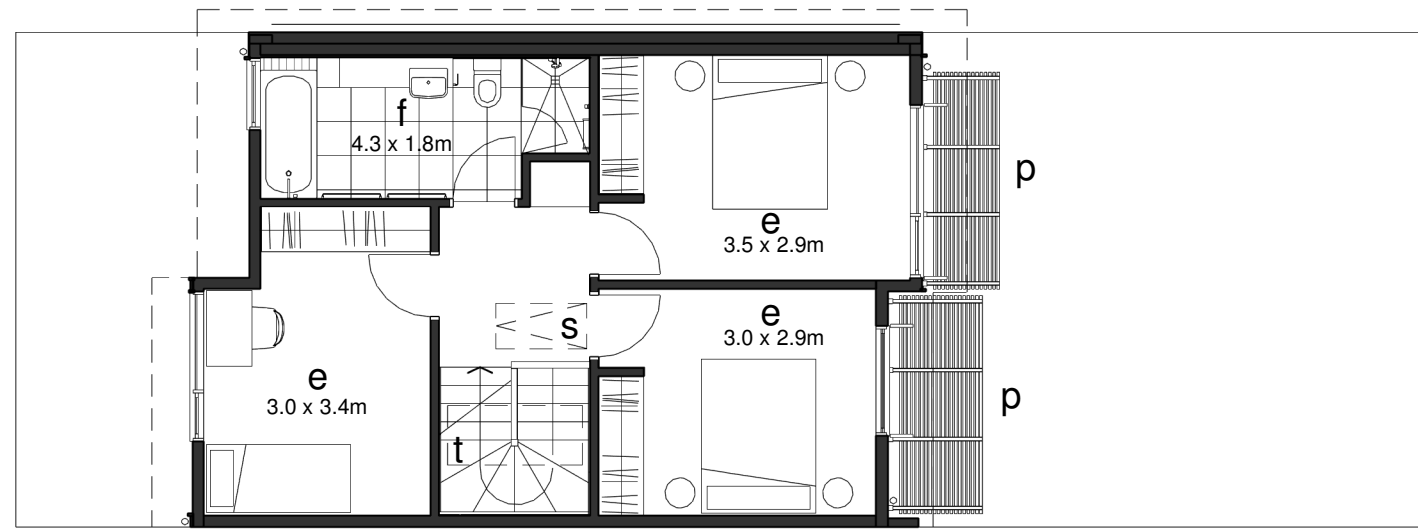

THREE BEDROOM **UNIT E.1**

first floor

ceiling storage

ground floor

- a living
- b dining
- c kitchen
- d study
- e bedroom
- f bathroom
- g toilet

- h small deciduous tree
- j garden
- k gate

- m heat pump/HWS
- r security screen door
- n island bench
- t skylight

FECA 101.3m²
STORAGE 10.6m³