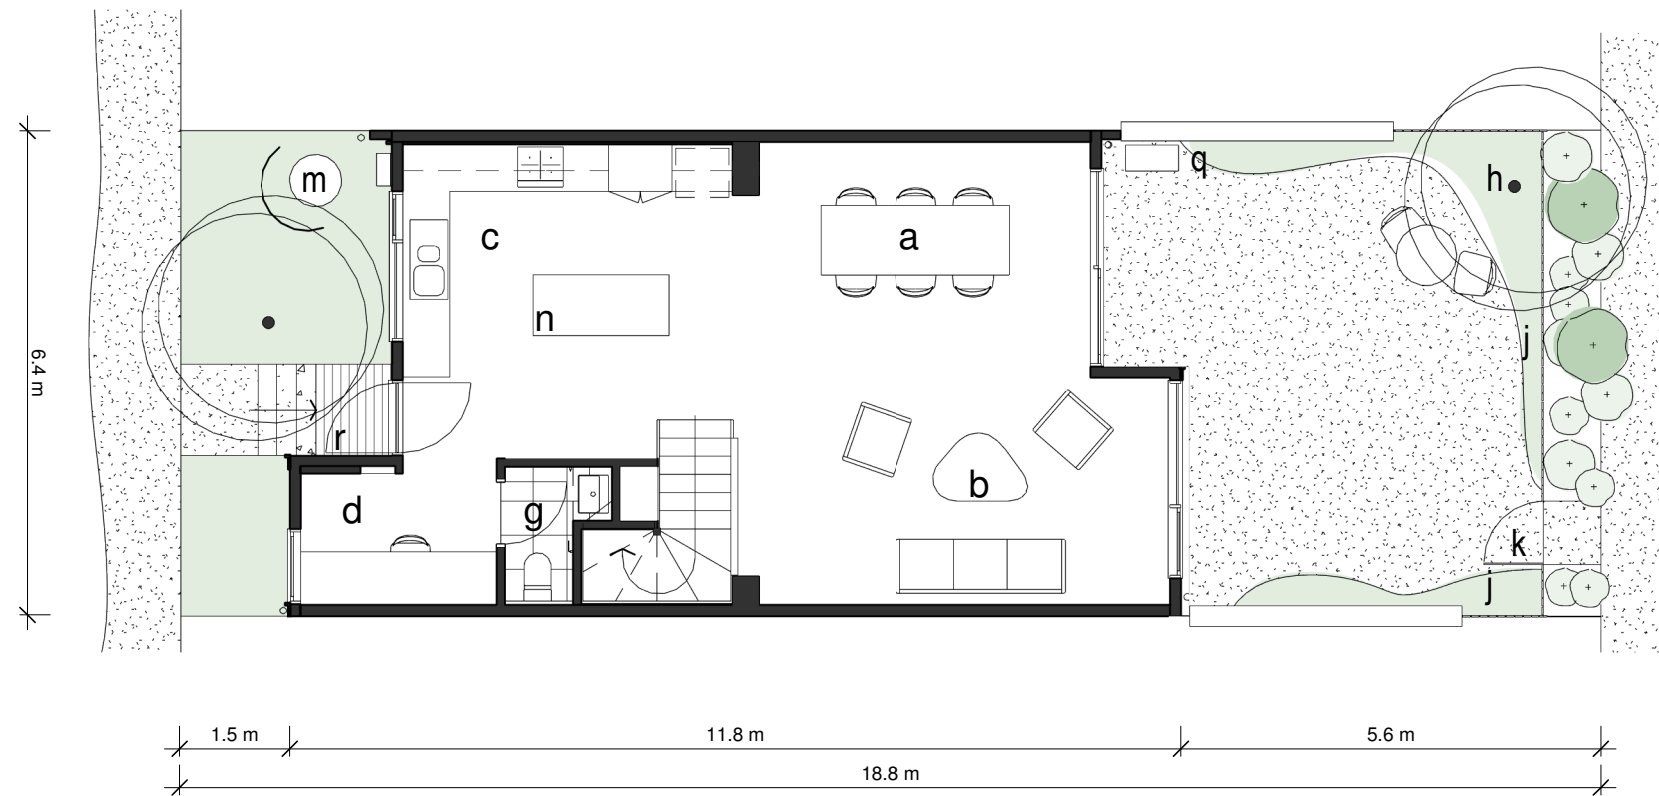

first floor

ground floor

ceiling storage

- a living
- b dining
- c kitchen
- d study
- e bedroom
- f bathroom
- g toilet
- h small deciduous tree
- j garden
- k gate
- m heat pump/HWS
- s roof storage access
- p eaves shading
- q AC
- optional items
- r security screen door
- n island bench
- t skylight

FECA 120.3m²
STORAGE 14.2m³