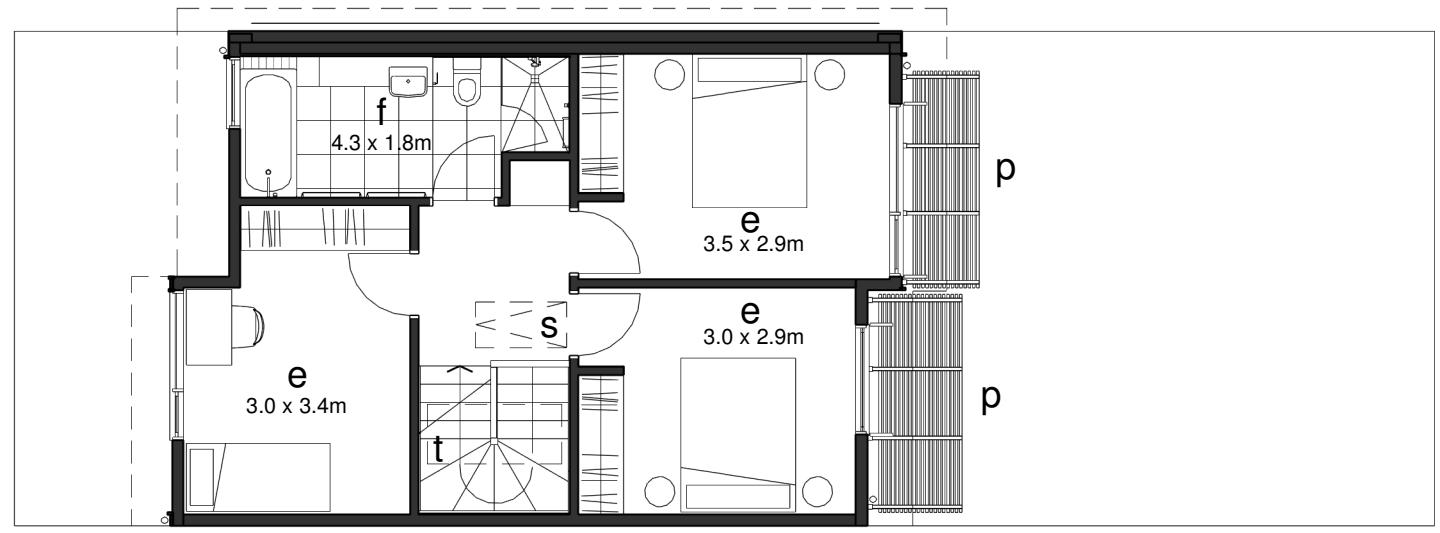

THREE BEDROOM UNIT F.1

first floor

ground floor

ceiling storage

- a living
- b dining
- c kitchen
- d study
- e bedroom
- f bathroom
- g toilet

- h small deciduous tree
- j garden
- k gate

- m heat pump/HWS
- s roof storage access
- p eave shading
- q AC

- optional items
- r security screen door
- n island bench
- t skylight

FECA 101.3m²
STORAGE 10.6m³