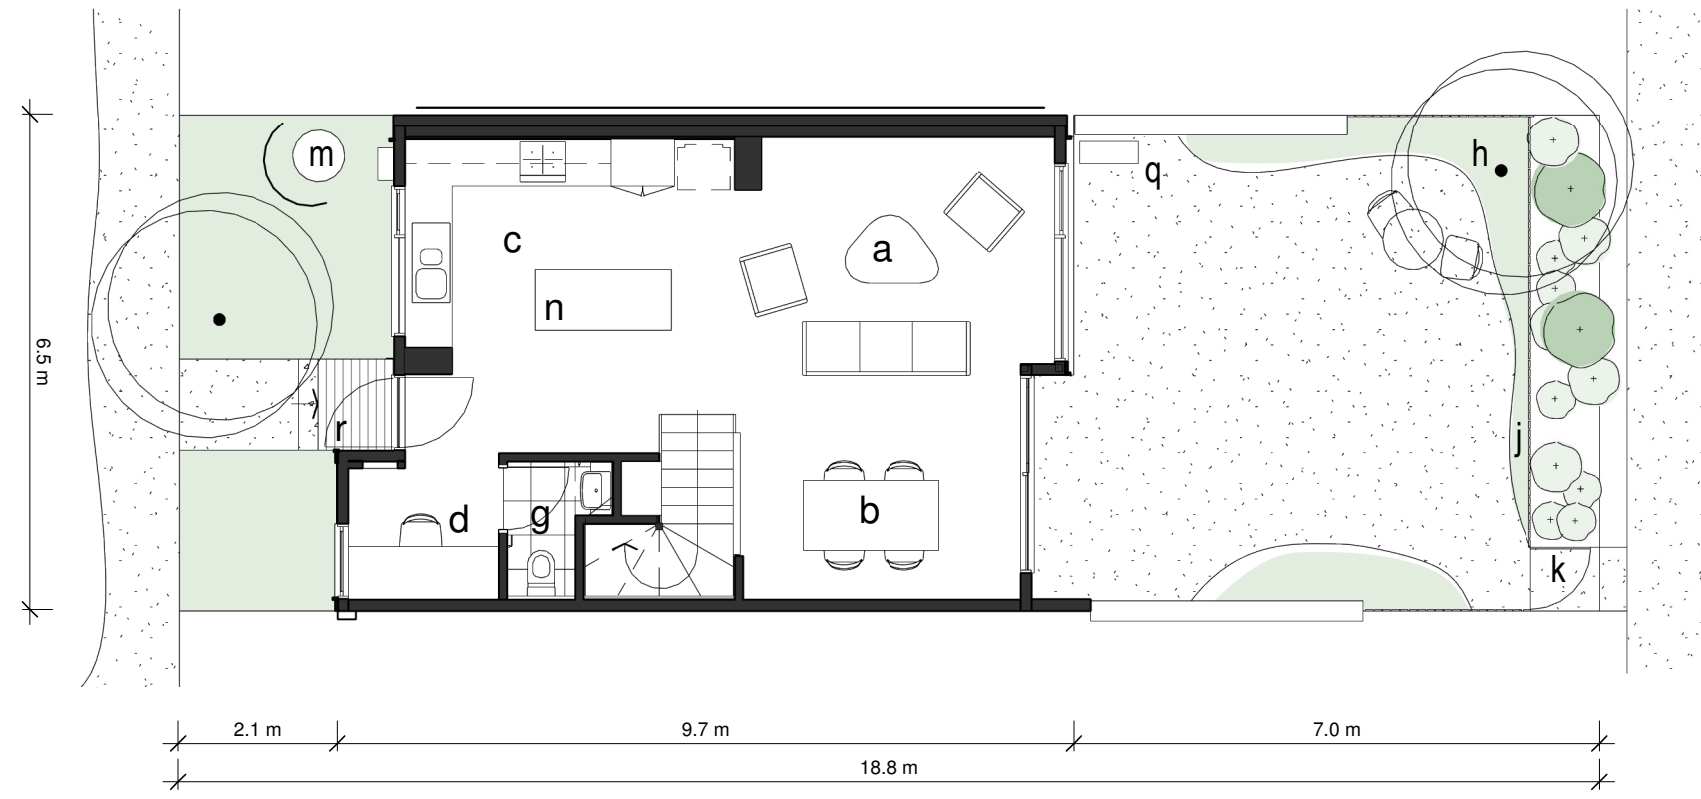

THREE BEDROOM UNIT F.1

first floor

ground floor

ceiling storage

- a living
- b dining
- c kitchen
- d study
- e bedroom
- f bathroom
- g toilet

- h small deciduous tree
- j garden
- k gate

- m heat pump/HWS
- s roof storage access
- p eave shading
- q AC

- optional items
- r security screen door
- n island bench
- t skylight

FECA 101.3m²
STORAGE 10.6m³