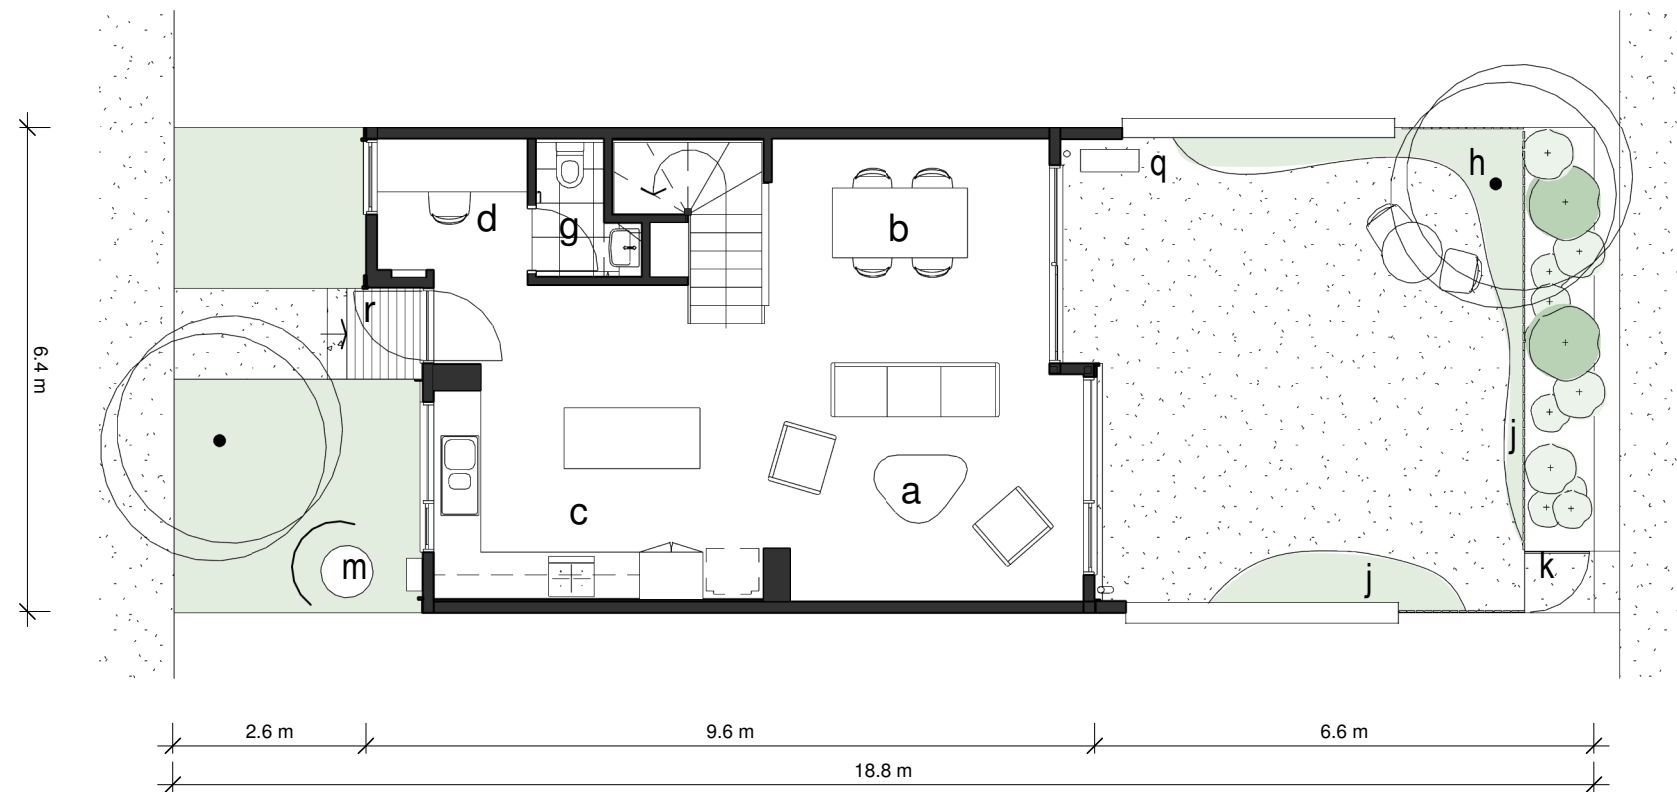

first floor

ground floor

ceiling storage

- a living
- b dining
- c kitchen
- d study
- e bedroom
- f bathroom
- g toilet

- h small deciduous tree
- j garden
- k gate

- m heat pump/HWS
- s roof storage access
- p eave shading
- q AC

- optional items
- r security screen door
- n island bench
- t skylight

FECA 101.3m²
STORAGE 10.6m³